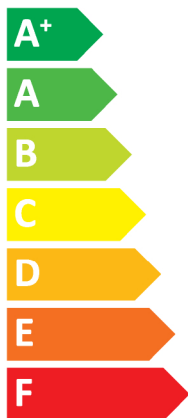

ENERG

енергия · ενεργεια

Indoor unit ERST20F-YM9E
Outdoor unit PUZ-SHWM120VAA

A⁺⁺

A⁺

Two icons showing sound power levels. The top icon shows a speaker inside a house with the text "41 dB". The bottom icon shows a speaker outside a house with the text "58 dB".

A legend for power consumption with three colored squares: dark blue, medium blue, and light blue. Next to each square is the text "12 kW".